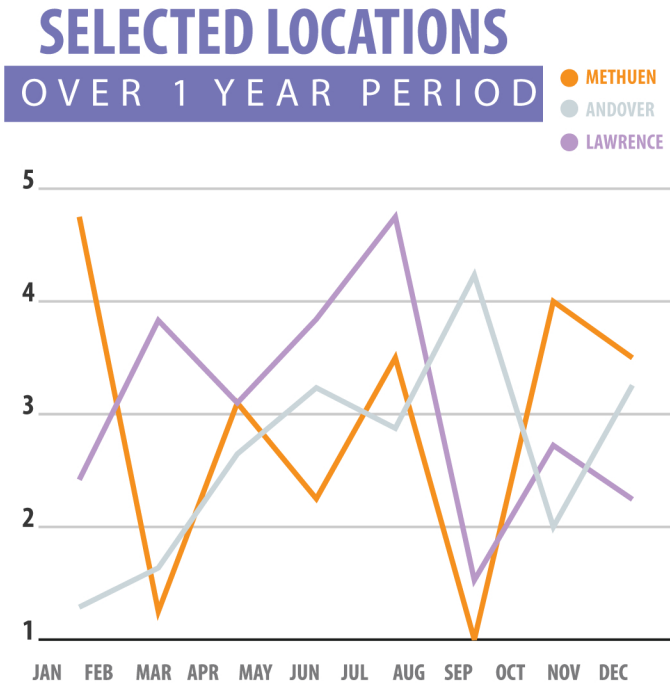

Management Portal Reporting Functions

COMPARISON CHART

IMPREZZA VS CURRENT FEEDBACK APPROACHES

Benefits	Paper	Phone	E-mail	Online	Imprezza
Ease of Use	Pen	Dial Pad	Online Trip	Online Trip	Make Selections
Feedback Volume	Low	Low	Low	Low	Very High
Feedback Quality	?	?	?	?	Very High
Real-time Response	Delayed	Delayed	Delayed	Delayed	Instantaneous
Onsite Reward Excitement	No	No	No	No	Yes
Compare Locations	No	No	?	?	Built-in
ROI	*	*	**	**	****