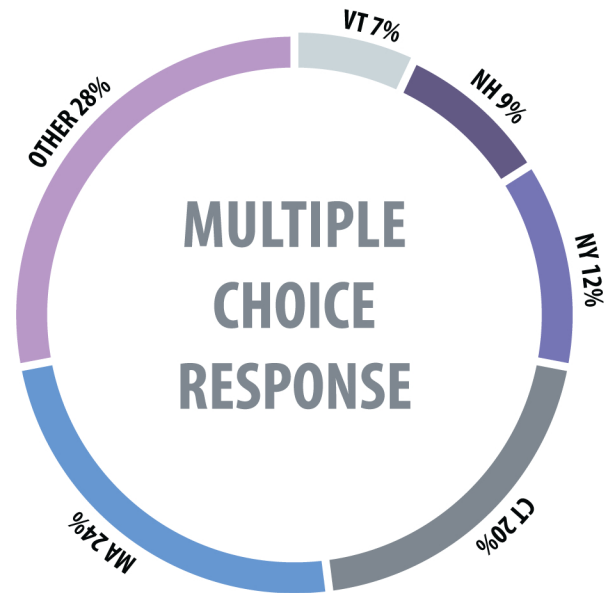

Management Portal Reporting Functions

COMPARISON CHART

IMPREZZA VS CURRENT FEEDBACK APPROACHES

Benefits	Paper	Phone	E-mail	Online	Imprezza
Ease of Use	Pen	Dial Pad	Online Trip	Online Trip	Make Selections
Feedback Volume	Low	Low	Low	Low	Very High
Feedback Quality	?	?	?	?	Very High
Real-time Response	Delayed	Delayed	Delayed	Delayed	Instantaneous
Onsite Reward Excitement	No	No	No	No	Yes
Compare Locations	No	No	?	?	Built-in
ROI	*	*	**	**	****