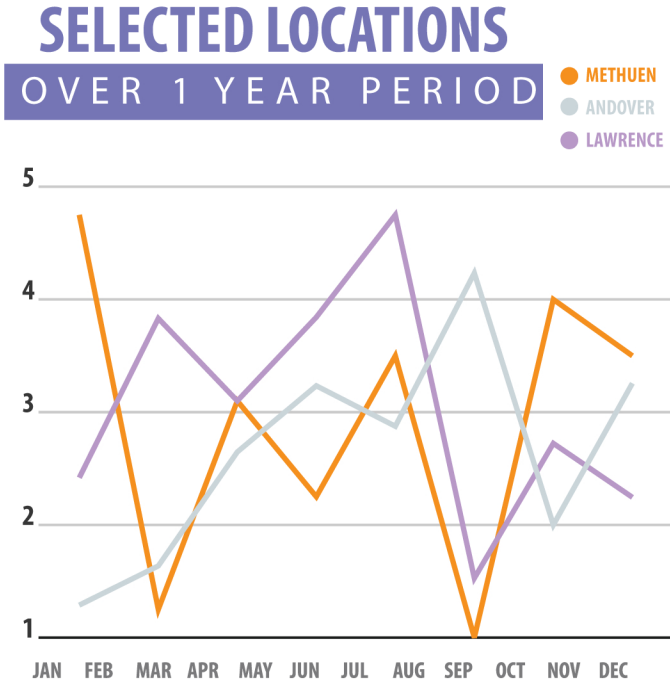

Management Portal Reporting Functions

COMPARISON CHART

IMPREZZA VS CURRENT FEEDBACK APPROACHES

Benefits	Paper	Phone	E-mail	Online	Imprezza
Ease of Use	Pen	Dial Pad	Online Trip	Online Trip	Make Selections
Feedback Volume	Low	Low	Low	Low	Very High
Feedback Quality	?	?	?	?	Very High
Real-time Response	Delayed	Delayed	Delayed	Delayed	Instantaneous
Onsite Reward Excitement	No	No	No	No	Yes
Compare Locations	No	No	?	?	Built-in
ROI	*	*	**	**	****