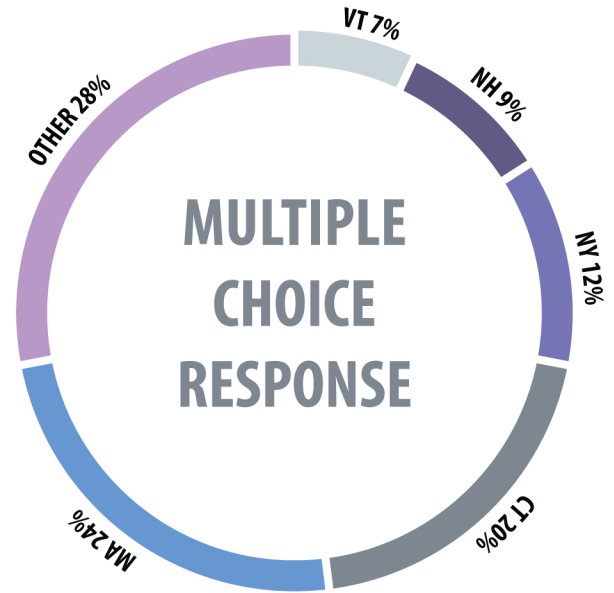

Management Portal Reporting Functions

COMPARISON CHART

IMPREZZA VS CURRENT FEEDBACK APPROACHES

Benefits	Paper	Phone	E-mail	Online	Imprezza
Ease of Use	Pen	Dial Pad	Online Trip	Online Trip	Make Selections
Feedback Volume	Low	Low	Low	Low	Very High
Feedback Quality	?	?	?	?	Very High
Real-time Response	Delayed	Delayed	Delayed	Delayed	Instantaneous
Onsite Reward Excitement	No	No	No	No	Yes
Compare Locations	No	No	?	?	Built-in
ROI	*	*	**	**	****