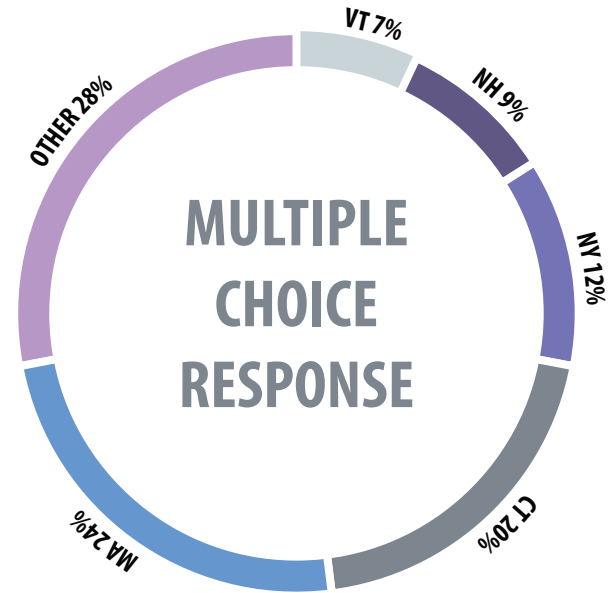

Imprezza

Key Metrics

Management Portal Reporting Functions

COMPARISON CHART

IMPREZZA VS CURRENT FEEDBACK APPROACHES

Benefits	Paper	Phone	E-mail	Online	Imprezza
Ease of Use	Pen	Dial Pad	Online Trip	Online Trip	Make Selections
Feedback Volume	Low	Low	Low	Low	Very High
Feedback Quality	?	?	?	?	Very High
Real-time Response	Delayed	Delayed	Delayed	Delayed	Instantaneous
Onsite Reward Excitement	No	No	No	No	Yes
Compare Locations	No	No	?	?	Built-in
ROI	*	*	**	**	***