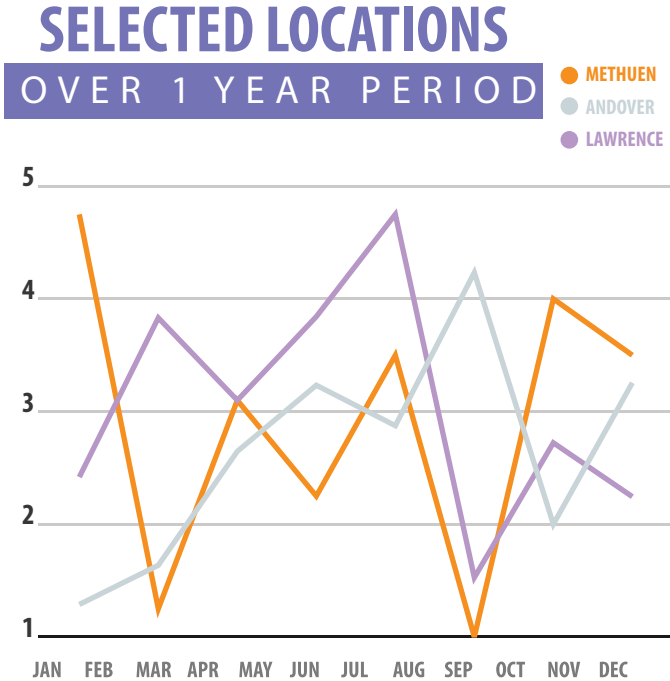

Imprezza

Key Metrics

Management Portal Reporting Functions

COMPARISON CHART

IMPREZZA VS CURRENT FEEDBACK APPROACHES

Benefits	Paper	Phone	E-mail	Online	Imprezza
Ease of Use	Pen	Dial Pad	Online Trip	Online Trip	Make Selections
Feedback Volume	Low	Low	Low	Low	Very High
Feedback Quality	?	?	?	?	Very High
Real-time Response	Delayed	Delayed	Delayed	Delayed	Instantaneous
Onsite Reward Excitement	No	No	No	No	Yes
Compare Locations	No	No	?	?	Built-in
ROI	*	*	**	**	***