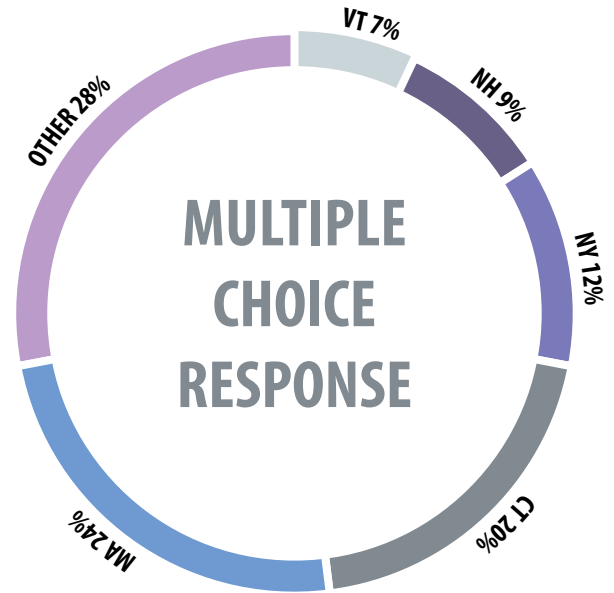

SELECTED LOCATIONS

OVER 1 YEAR PERIOD

COMPARISON CHART

IMPREZZA VS CURRENT FEEDBACK APPROACHES

Benefits	Paper	Phone	E- mail	Online	Imprezza
Ease of Use	Pen	Dial Pad	Online Trip	Online Trip	Make Selections
Feedback Volume	Low	Low	Low	Low	Very High
Feedback Quality	?	?	?	?	Very High
Real - time Response	Delayed	Delayed	Delayed	Delayed	Instantaneous
Onsite Reward Excitement	No	No	No	No	Yes
Compare Locations	No	No	?	?	Built- in
ROI	*	*	**	**	****