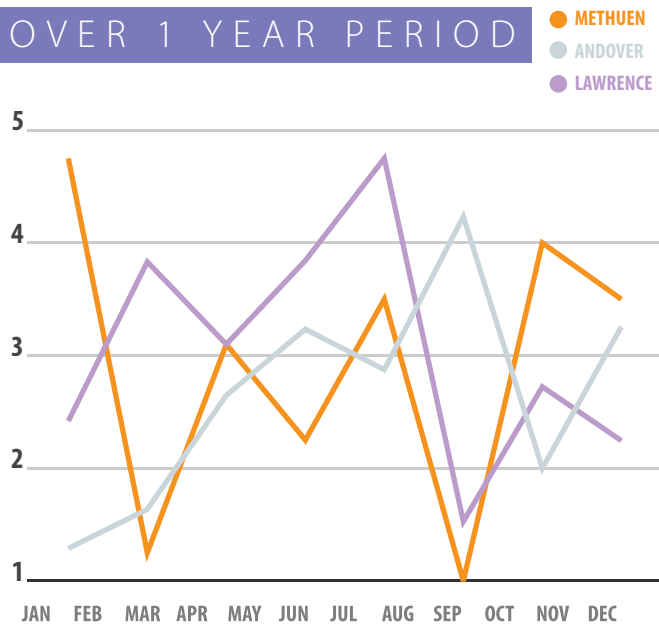

SELECTED LOCATIONS

OVER 1 YEAR PERIOD

COMPARISON CHART

IMPREZZA VS CURRENT FEEDBACK APPROACHES

Benefits	Paper	Phone	E- mail	Online	Imprezza
Ease of Use	Pen	Dial Pad	Online Trip	Online Trip	Make Selections
Feedback Volume	Low	Low	Low	Low	Very High
Feedback Quality	?	?	?	?	Very High
Real - time Response	Delayed	Delayed	Delayed	Delayed	Instantaneous
Onsite Reward Excitement	No	No	No	No	Yes
Compare Locations	No	No	?	?	Built- in
ROI	*	*	**	**	****