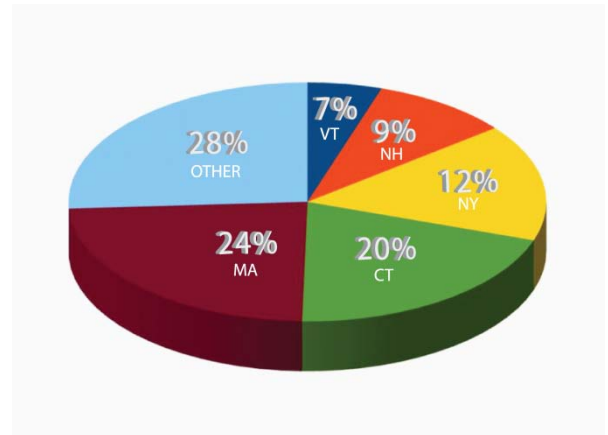

Imprezza Key Metrics

Plot – Selected Locations with Time

Pie Chart - Multiple Choice Response

Comparison Chart – Imprezza VS Current Feedback Approaches

Benefits	Paper	Phone	E-mail	Online	Imprezza
Ease of Use	Pen	Dial Pad	Online Trip	Online Trip	Make Selections
Feedback Volume	Low	Low	Low	Low	Very High
Feedback Quality	?	?	?	?	Very High
Real-time Response	Delayed	Delayed	Delayed	Delayed	Instantaneous
Onsite Reward Excitement	No	No	No	No	Yes
Compare Locations	No	No	?	?	Built-in
ROI	*	*	**	**	****