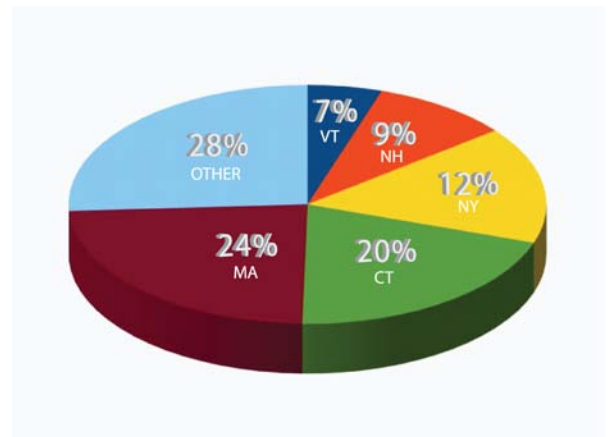

Imprezza Key Metrics

Plot – Selected Locations with Time

Pie Chart - Multiple Choice Response

Comparison Chart – Imprezza VS Current Feedback Approaches

Benefits	Paper	Phone	E-mail	Online	Imprezza
Ease of Use	Pen	Dial Pad	Online Trip	Online Trip	Make Selections
Feedback Volume	Low	Low	Low	Low	High
Feedback Quality	?	?	?	?	High
Real-time Response	Delayed	Delayed	Delayed	Delayed	Instantaneous
Onsite Reward Excitement	No	No	No	No	Yes
Compare Locations	No	No	?	?	Built-in
ROI	*	*	**	**	****