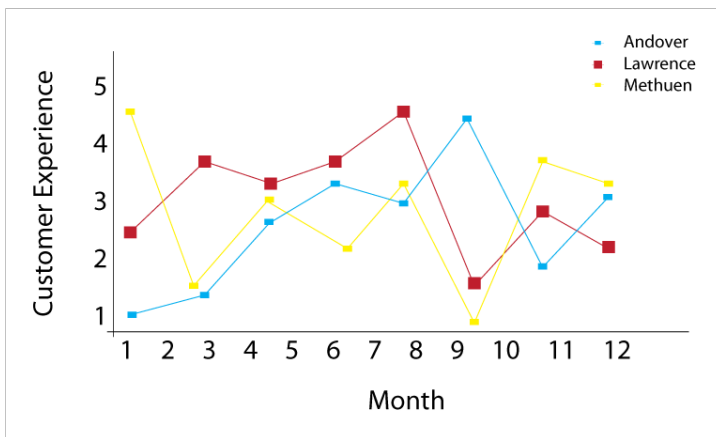

Imprezza Key Metrics

Plot – Selected Locations with Time

Pie Chart - Multiple Choice Response

Comparison Chart – Imprezza VS Current Feedback Approaches

Benefits	Paper	Phone	E-mail	Online	Imprezza
Ease of Use	Pen	Dial Pad	Online Trip	Online Trip	Make Selections
Feedback Volume	Low	Low	Low	Low	High
Feedback Quality	?	?	?	?	High
Real-time Response	Delayed	Delayed	Delayed	Delayed	Instantaneous
Onsite Reward Excitement	No	No	No	No	Yes
Compare Locations	No	No	?	?	Built-in
ROI	*	*	**	**	****