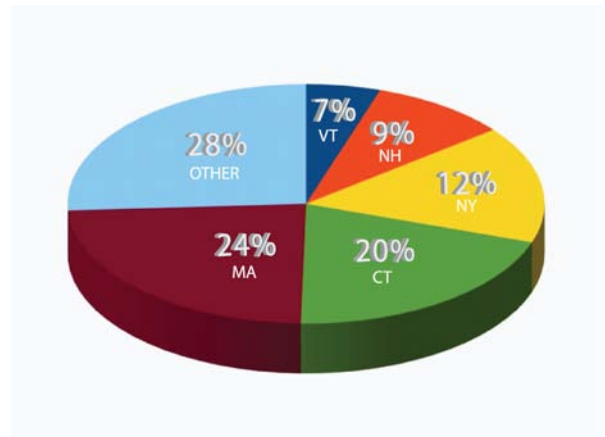

Imprezza Key Metrics

Plot – Selected Locations with Time

Pie Chart - Multiple Choice Response

Comparison Chart – Imprezza VS Current Feedback Approaches

Benefits	Paper	Phone	E-mail	Online	Imprezza
Ease of Use	Pen	Dial Pad	Online Trip	Online Trip	Make Selections
Feedback Volume	Low	Low	Low	Low	High
Feedback Quality	?	?	?	?	High
Real-time Response	Delayed	Delayed	Delayed	Delayed	Instantaneous
Onsite Reward Excitement	No	No	No	No	Yes
Compare Locations	No	No	?	?	Built-in
ROI	*	*	**	**	****