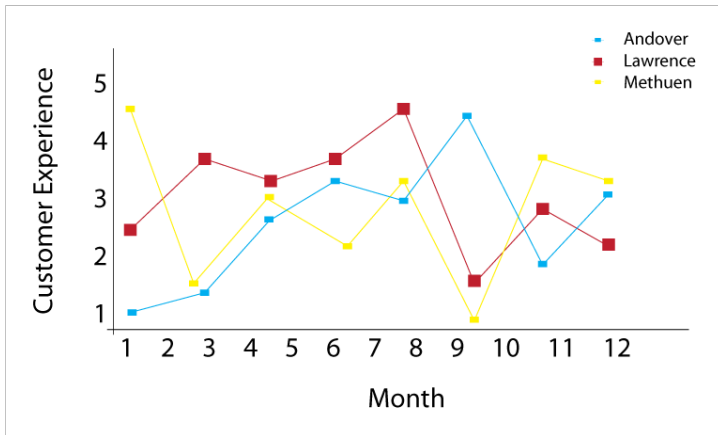

# Imprezza Key Metrics

Plot – Selected Locations with Time

Pie Chart - Multiple Choice Response

Comparison Chart – Imprezza VS Current Feedback Approaches

Benefits	Paper	Phone	E-mail	Online	Imprezza
Ease of Use	Pen	Dial Pad	Online Trip	Online Trip	Make Selections
Feedback Volume	Low	Low	Low	Low	High
Feedback Quality	?	?	?	?	High
Real-time Response	Delayed	Delayed	Delayed	Delayed	Instantaneous
Onsite Reward Excitement	No	No	No	No	Yes
Compare Locations	No	No	?	?	Built-in
ROI	*	*	**	**	****