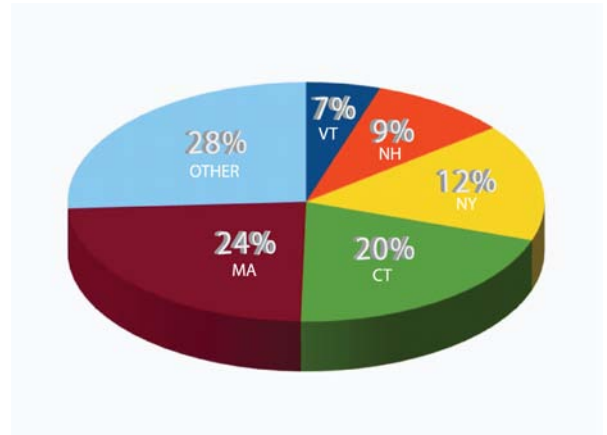

# Imprezza Key Metrics

Plot – Selected Locations with Time

Pie Chart - Multiple Choice Response

Comparison Chart – Imprezza VS Current Feedback Approaches

Benefits	Paper	Phone	E-mail	Online	Imprezza
Ease of Use	Pen	Dial Pad	Online Trip	Online Trip	Make Selections
Feedback Volume	Low	Low	Low	Low	High
Feedback Quality	?	?	?	?	High
Real-time Response	Delayed	Delayed	Delayed	Delayed	Instantaneous
Onsite Reward Excitement	No	No	No	No	Yes
Compare Locations	No	No	?	?	Built-in
ROI	*	*	**	**	****