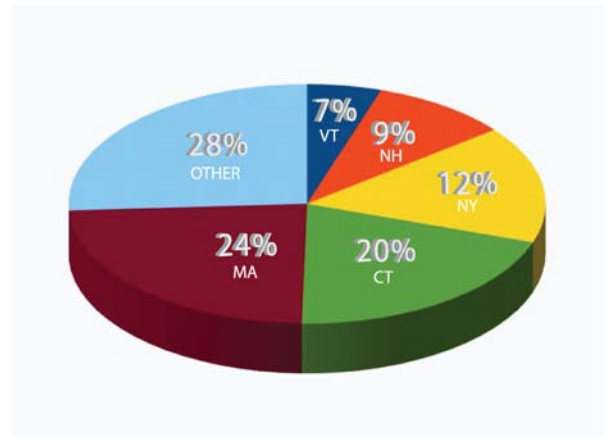

Imprezza Key Metrics

Plot – Selected Locations with Time

Pie Chart - Multiple Choice Response

Comparison Chart – Imprezza VS Current Feedback Approaches

Benefits	Paper	Phone	E-mail	Online	Imprezza
Ease of Use	Pen	Dial Pad	Online Trip	Online Trip	Make Selections
Feedback Volume	Low	Low	Low	Low	High
Feedback Quality	?	?	?	?	High
Real-time Response	Delayed	Delayed	Delayed	Delayed	Instantaneous
Onsite Reward Excitement	No	No	No	No	Yes
Compare Locations	No	No	?	?	Built-in
ROI	*	*	**	**	****