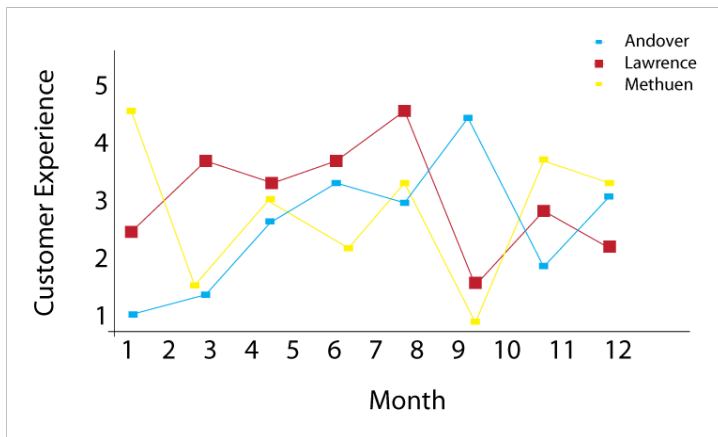

Imprezza Key Metrics

Plot – Selected Locations with Time

Pie Chart - Multiple Choice Response

Comparison Chart – Imprezza VS Current Feedback Approaches

Benefits	Paper	Phone	E-mail	Online	Imprezza
Ease of Use	Pen	Dial Pad	Online Trip	Online Trip	Make Selections
Feedback Volume	Low	Low	Low	Low	High
Feedback Quality	?	?	?	?	High
Real-time Response	Delayed	Delayed	Delayed	Delayed	Instantaneous
Onsite Reward Excitement	No	No	No	No	Yes
Compare Locations	No	No	?	?	Built-in
ROI	*	*	**	**	****