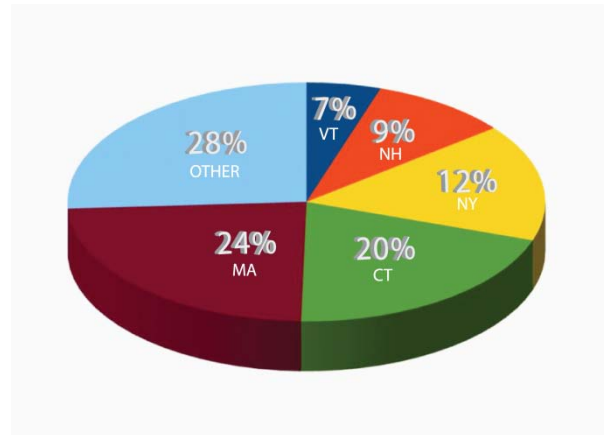

Imprezza Key Metrics

Plot – Selected Locations with Time

Pie Chart - Multiple Choice Response

Comparison Chart – Imprezza VS Current Feedback Approaches

Benefits	Paper	Phone	E-mail	Online	Imprezza
Ease of Use	Pen	Dial Pad	Online Trip	Online Trip	Make Selections
Feedback Volume	Low	Low	Low	Low	Very High
Feedback Quality	?	?	?	?	Very High
Real-time Response	Delayed	Delayed	Delayed	Delayed	Instantaneous
Onsite Reward Excitement	No	No	No	No	Yes
Compare Locations	No	No	?	?	Built-in
ROI	*	*	**	**	****