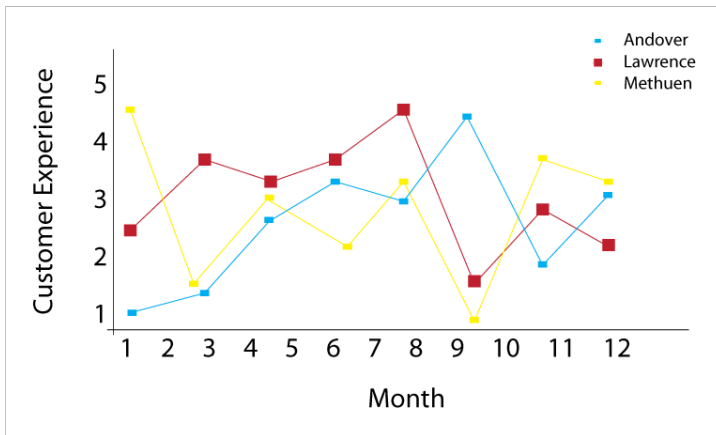

Imprezza Key Metrics

Plot – Selected Locations with Time

Pie Chart - Multiple Choice Response

Comparison Chart – Imprezza VS Current Feedback Approaches

Benefits	Paper	Phone	E-mail	Online	Imprezza
Ease of Use	Pen	Dial Pad	Online Trip	Online Trip	Make Selections
Feedback Volume	Low	Low	Low	Low	Very High
Feedback Quality	?	?	?	?	Very High
Real-time Response	Delayed	Delayed	Delayed	Delayed	Instantaneous
Onsite Reward Excitement	No	No	No	No	Yes
Compare Locations	No	No	?	?	Built-in
ROI	*	*	**	**	****