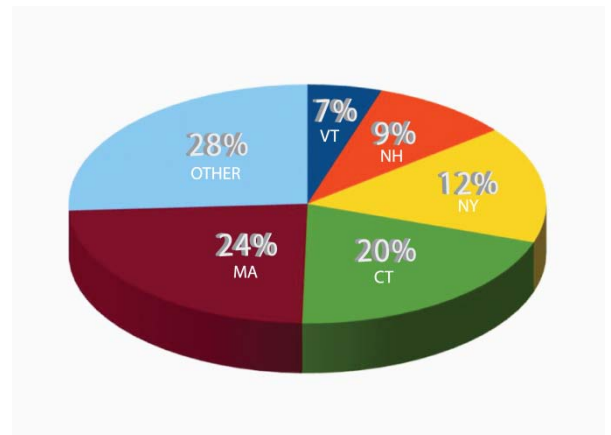

Imprezza Key Metrics

Plot – Selected Locations with Time

Pie Chart - Multiple Choice Response

Comparison Chart – Imprezza VS Current Feedback Approaches

Benefits	Paper	Phone	E-mail	Online	Imprezza
Ease of Use	Pen	Dial Pad	Online Trip	Online Trip	Make Selections
Feedback Volume	Low	Low	Low	Low	Very High
Feedback Quality	?	?	?	?	Very High
Real-time Response	Delayed	Delayed	Delayed	Delayed	Instantaneous
Onsite Reward Excitement	No	No	No	No	Yes
Compare Locations	No	No	?	?	Built-in
ROI	*	*	**	**	****