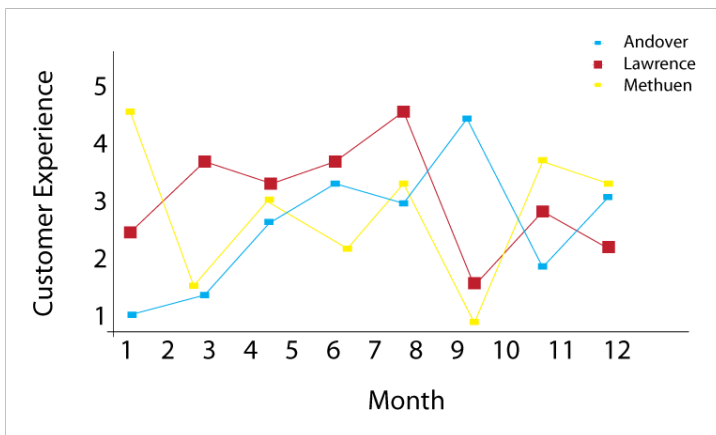

Imprezza Key Metrics

Plot – Selected Locations with Time

Pie Chart - Multiple Choice Response

Comparison Chart – Imprezza VS Current Feedback Approaches

Benefits	Paper	Phone	E-mail	Online	Imprezza
Ease of Use	Pen	Dial Pad	Online Trip	Online Trip	Make Selections
Feedback Volume	Low	Low	Low	Low	Very High
Feedback Quality	?	?	?	?	Very High
Real-time Response	Delayed	Delayed	Delayed	Delayed	Instantaneous
Onsite Reward Excitement	No	No	No	No	Yes
Compare Locations	No	No	?	?	Built-in
ROI	*	*	**	**	****